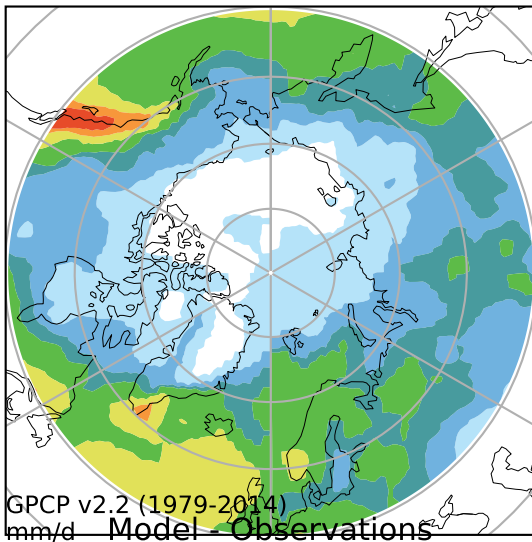

alpha3_min10nc_tk1_berg (2-6)
mm/day

Max 6.39
Mean 1.62
Min 0.20

GPCP v2.2 (1979-2014)
mm/d Model - Observations