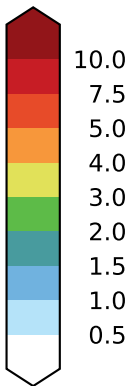

alpha3_min10nc_tk1_berg (2-6)
mm/day

Max 6.39
Mean 1.62
Min 0.20

GPCP v2.2 (1979-2014)
mm/d Model - Observations