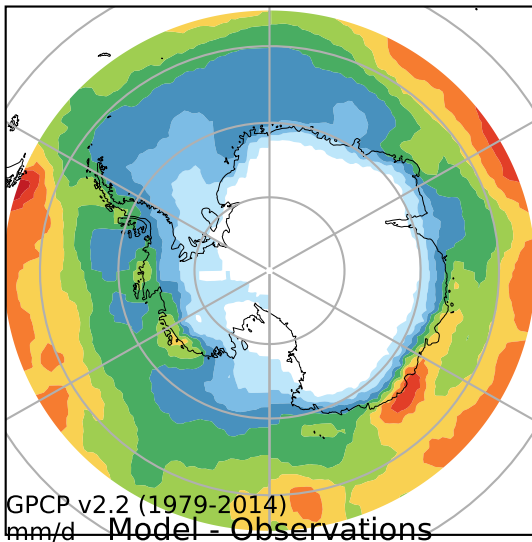

alpha3_min10nc_tk1_berg (2-6)
mm/day

Max 4.98
Mean 1.98
Min 0.03