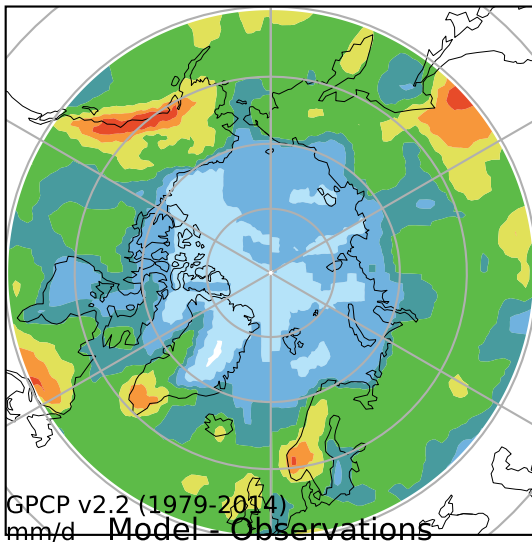

alpha3_min10nc_tk1_berg (2-6)
mm/day

Max 6.16
Mean 2.11
Min 0.47