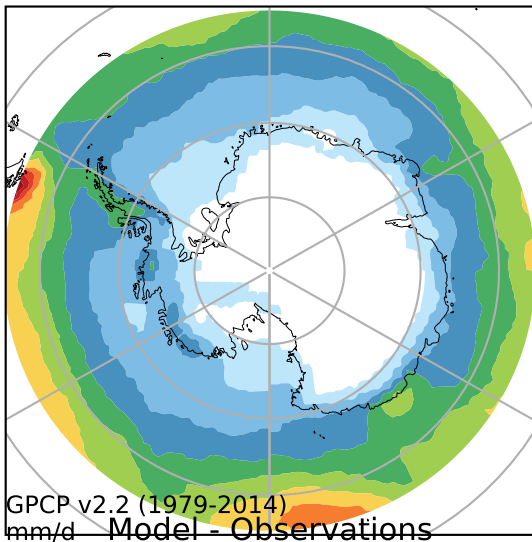

alpha3_min10nc_tk1_berg (2-6)
mm/day

Max 5.63
Mean 1.57
Min 0.04