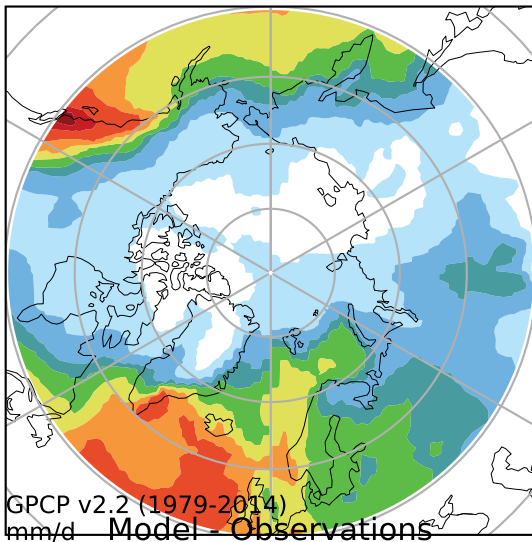

alpha3_min10nc_tk1_berg (2-6)
mm/day

Max 11.59
Mean 1.81
Min 0.25