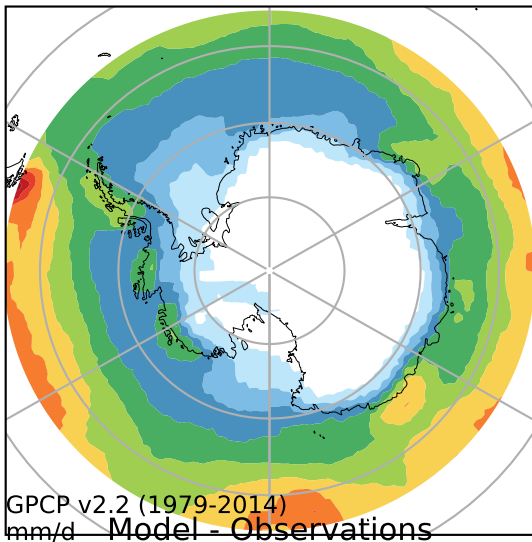

alpha3\_min10nc\_tk1\_berg (2-6)  
mm/day

Max 5.30  
Mean 1.89  
Min 0.04