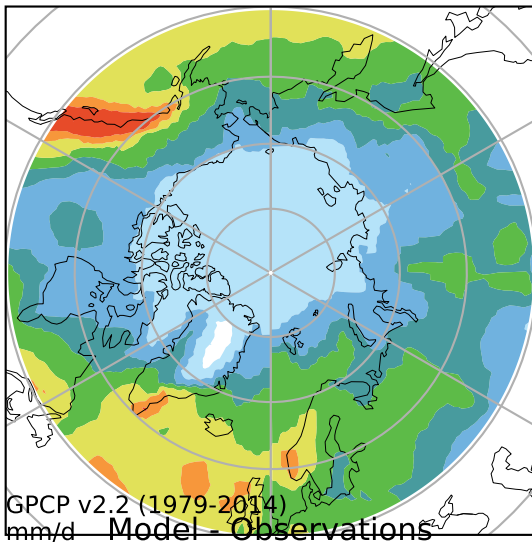

alpha3_min10nc_tk1_berg (2-6)
mm/day

Max 7.60
Mean 1.96
Min 0.36