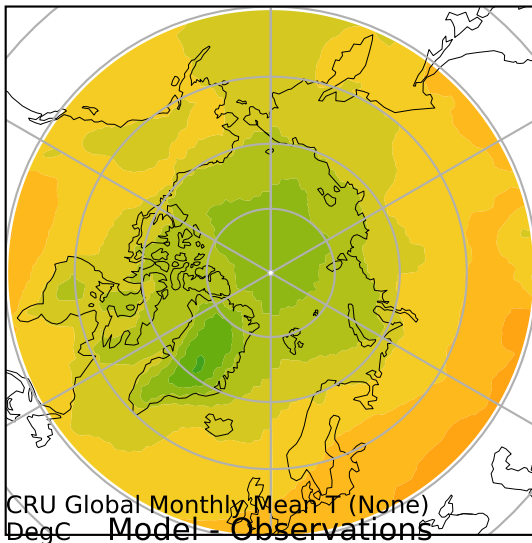

alpha3_min10nc_tk1_berg (2-6)
DegC

Max 24.00
Mean 9.13
Min -10.39