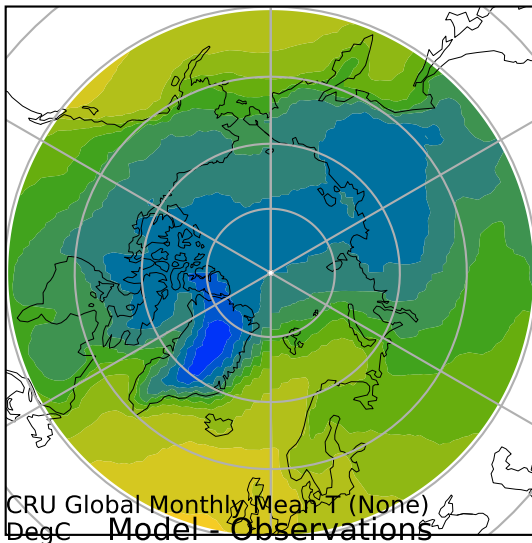

alpha3_min10nc_tk1_berg (2-6)
DegC

Max 10.73
Mean -13.23
Min -38.71