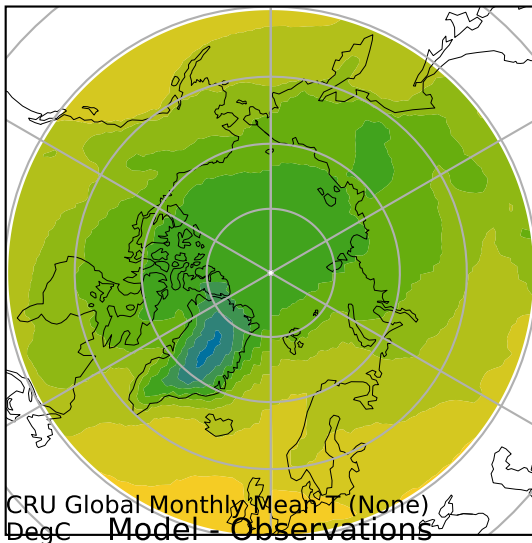

alpha3_min10nc_tk1_berg (2-6)
DegC

Max 12.91
Mean -1.93
Min -25.56