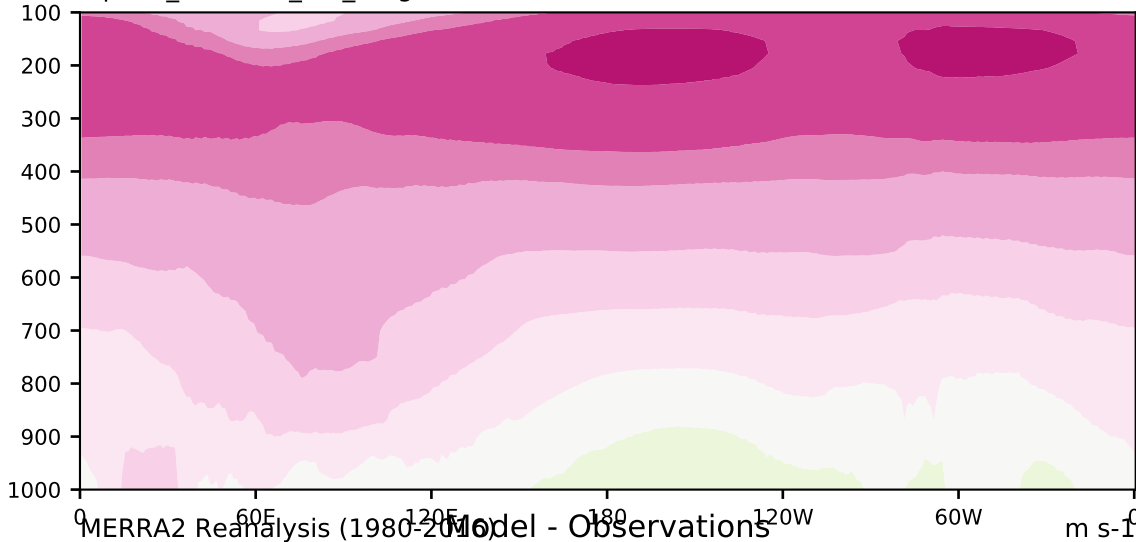

alpha3_min10nc_tk1_berg (2-6)

m/s

Max 16.61
Mean 5.74
Min -2.83

20.0
15.0
10.0
8.0
5.0
3.0
1.0
-1.0
-3.0
-5.0
-8.0
-10.0
-15.0
-20.0