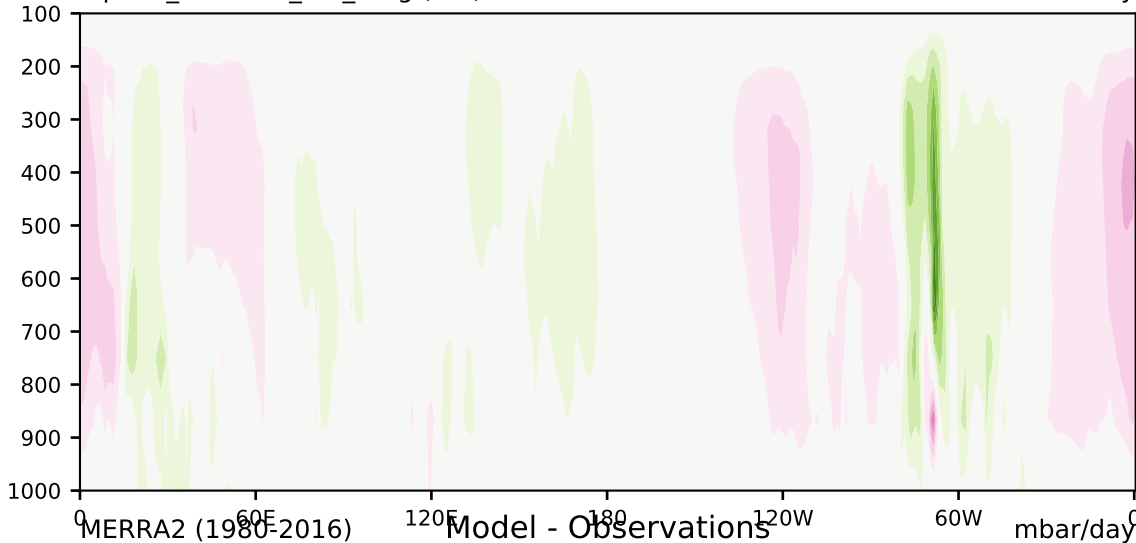

alpha3\_min10nc\_tk1\_berg (2-6)

mbar/day

Max 25.07  
Mean -0.22  
Min -37.76

35.0  
30.0  
25.0  
20.0  
15.0  
10.0  
5.0  
-5.0  
-10.0  
-15.0  
-20.0  
-25.0  
-30.0  
-35.0