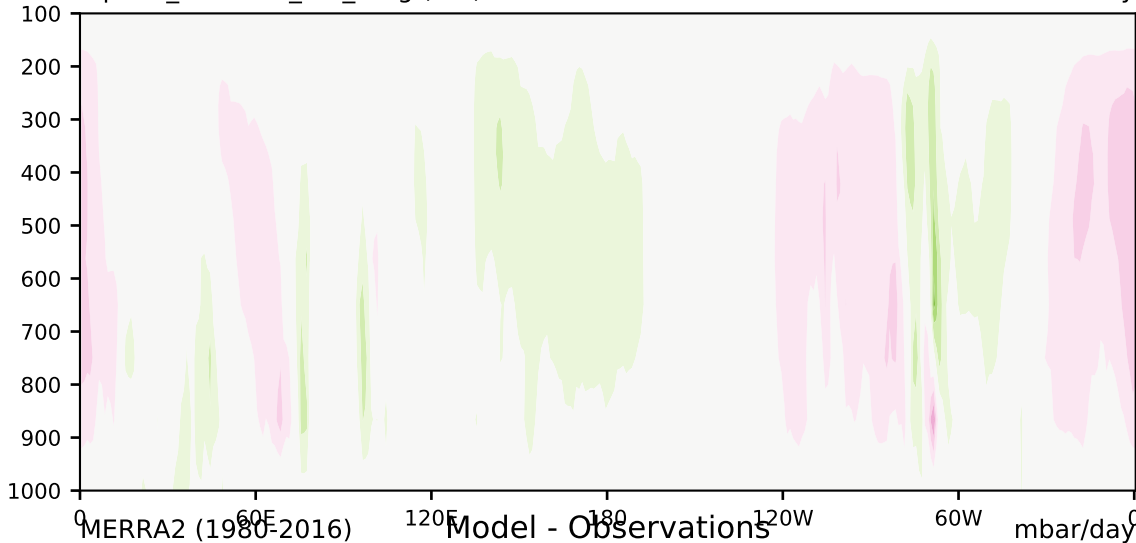

alpha3\_min10nc\_tk1\_berg (2-6)

mbar/day

Max 20.66  
Mean -0.24  
Min -22.29

35.0  
30.0  
25.0  
20.0  
15.0  
10.0  
5.0  
-5.0  
-10.0  
-15.0  
-20.0  
-25.0  
-30.0  
-35.0