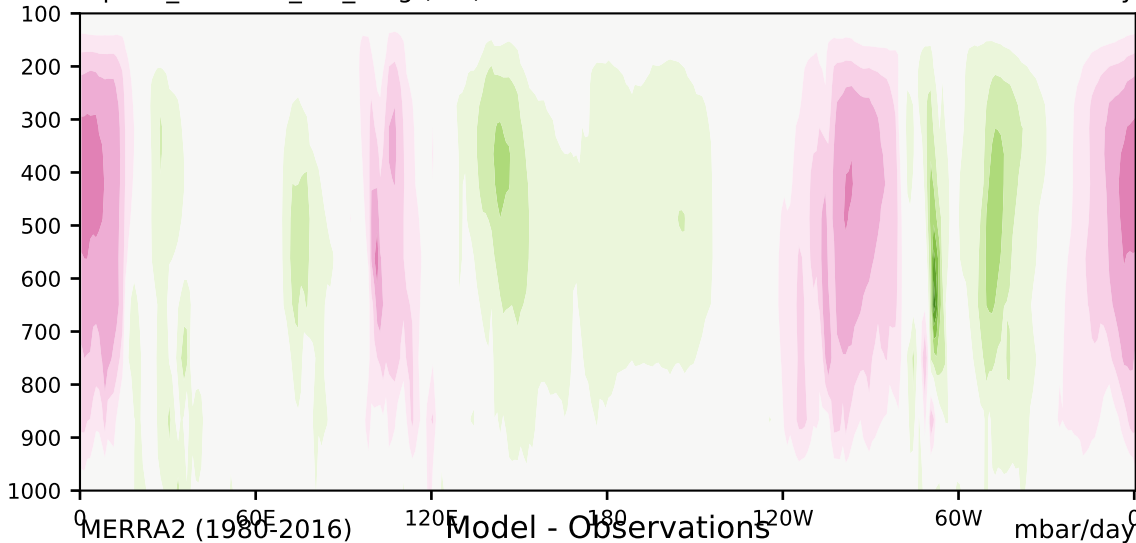

alpha3\_min10nc\_tk1\_berg (2-6)

mbar/day

Max 23.18  
Mean -0.23  
Min -33.48

35.0  
30.0  
25.0  
20.0  
15.0  
10.0  
5.0  
-5.0  
-10.0  
-15.0  
-20.0  
-25.0  
-30.0  
-35.0