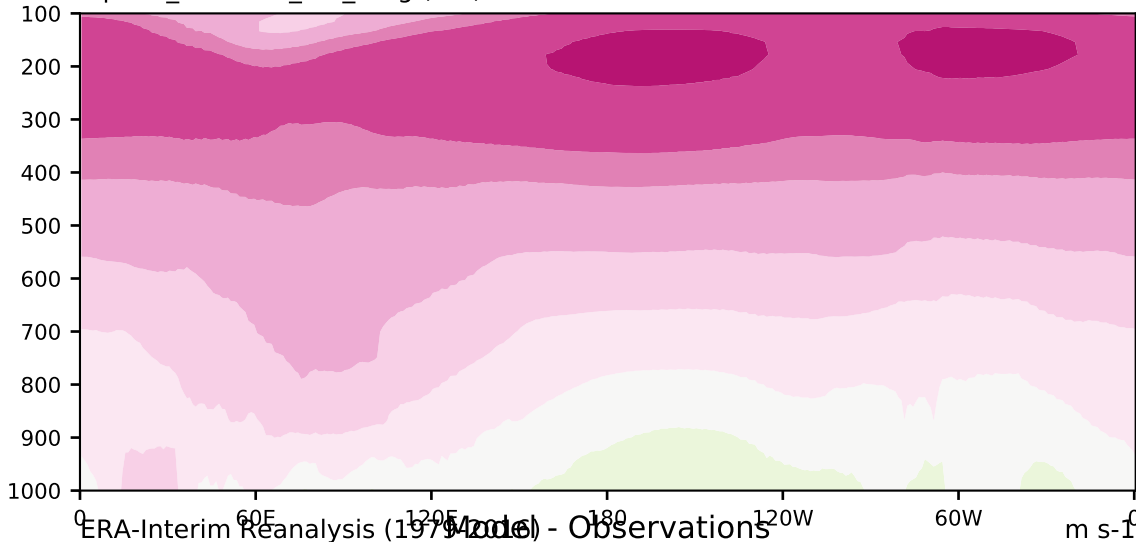

alpha3_min10nc_tk1_berg (2-6)

m/s

Max 16.61
Mean 5.74
Min -2.83

20.0
15.0
10.0
8.0
5.0
3.0
1.0
-1.0
-3.0
-5.0
-8.0
-10.0
-15.0
-20.0