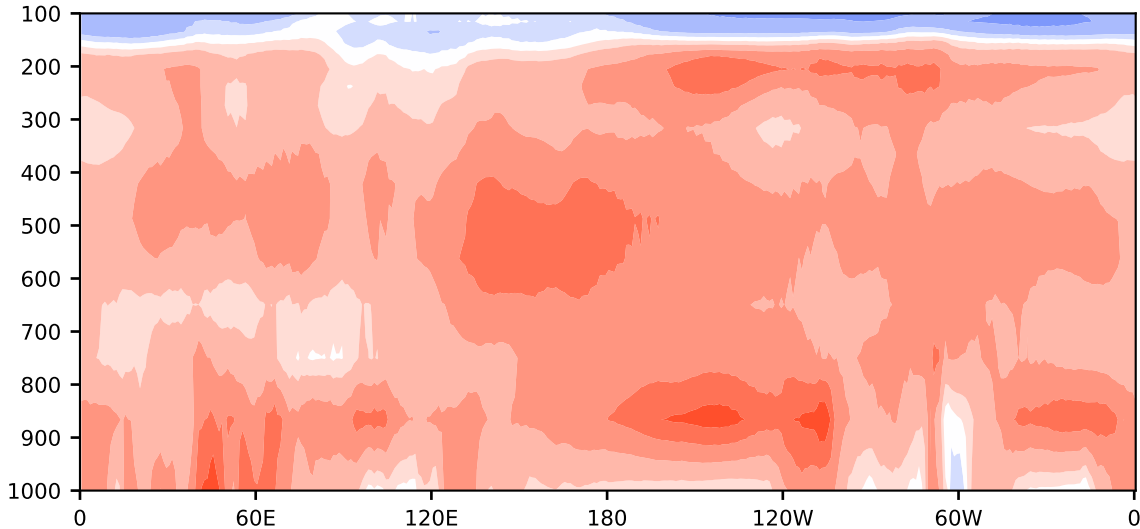

Model - Observations

Max 14.79
Mean 5.22
Min -8.03

RMSE 5.77
CORR 0.96