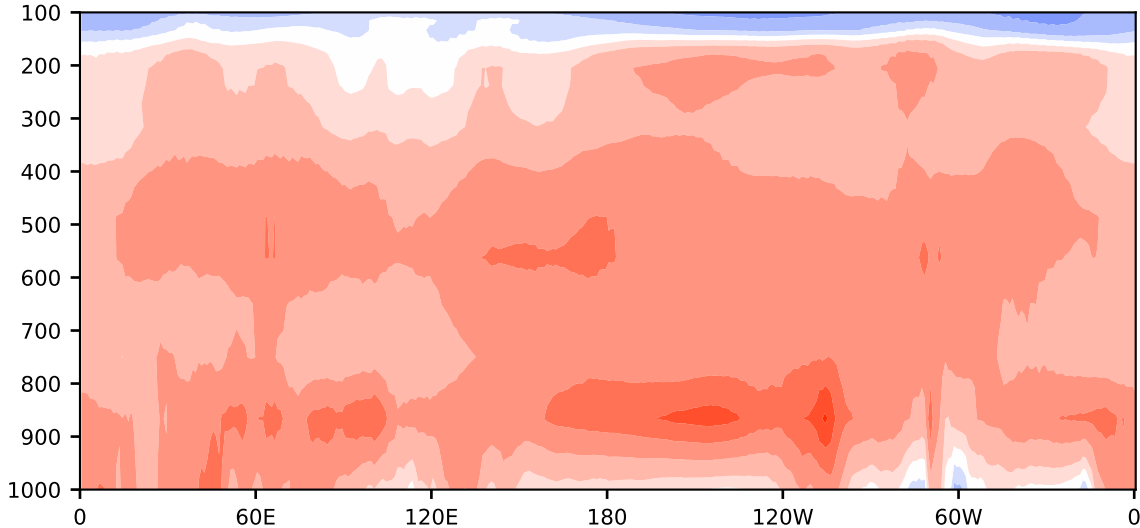

Model - Observations

Max 15.63
Mean 5.24
Min -7.58

RMSE 5.44
CORR 0.97