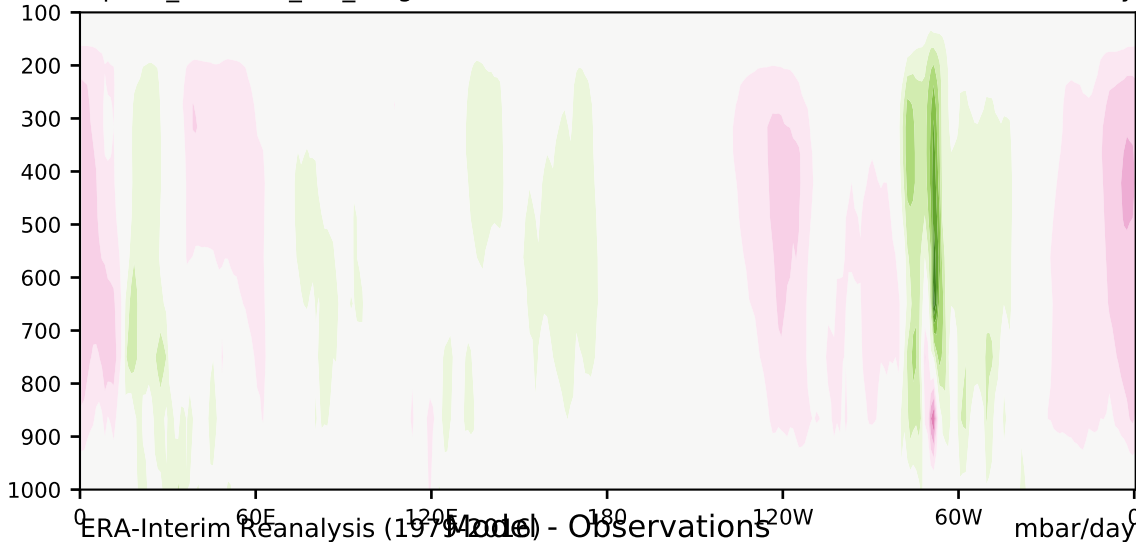

alpha3\_min10nc\_tk1\_berg (2-6)

mbar/day

Max 25.07  
Mean -0.22  
Min -37.76

35.0  
30.0  
25.0  
20.0  
15.0  
10.0  
5.0  
-5.0  
-10.0  
-15.0  
-20.0  
-25.0  
-30.0  
-35.0