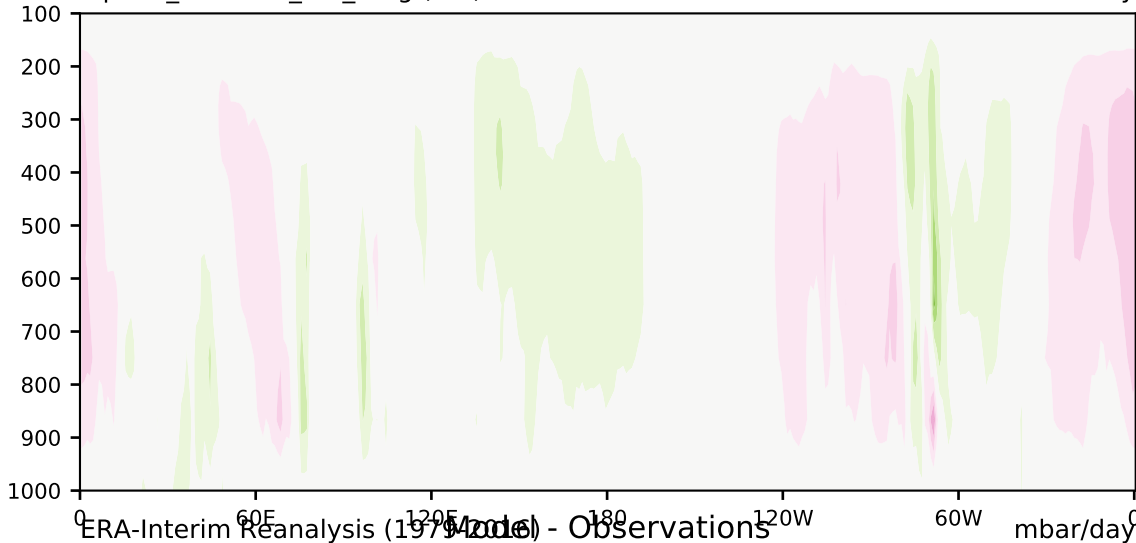

alpha3\_min10nc\_tk1\_berg (2-6)

mbar/day

Max 20.66  
Mean -0.24  
Min -22.29

35.0  
30.0  
25.0  
20.0  
15.0  
10.0  
5.0  
-5.0  
-10.0  
-15.0  
-20.0  
-25.0  
-30.0  
-35.0