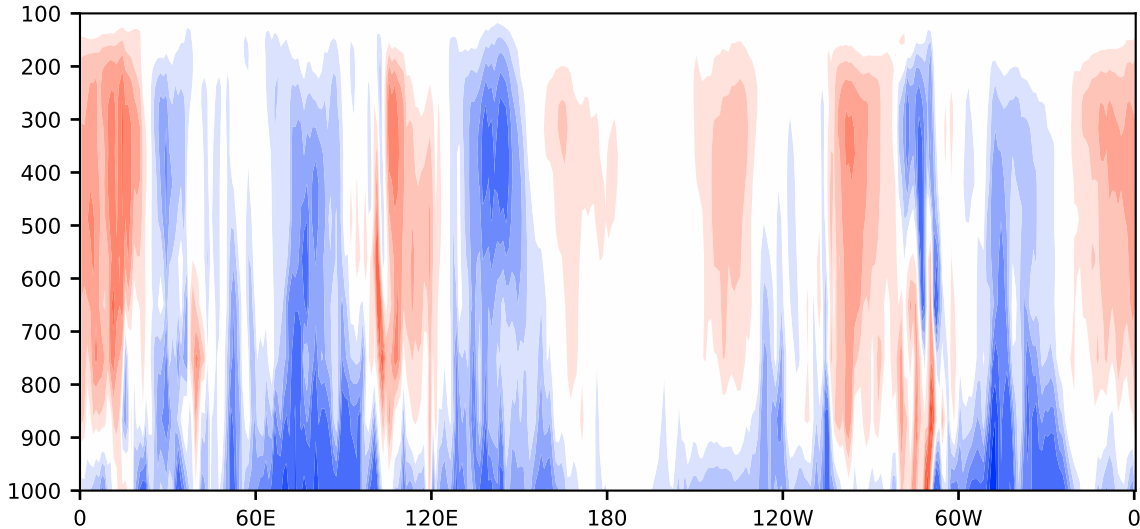

# Model - Observations

Max 22.39  
Mean -1.20  
Min -22.51

RMSE 4.16  
CORR 0.81