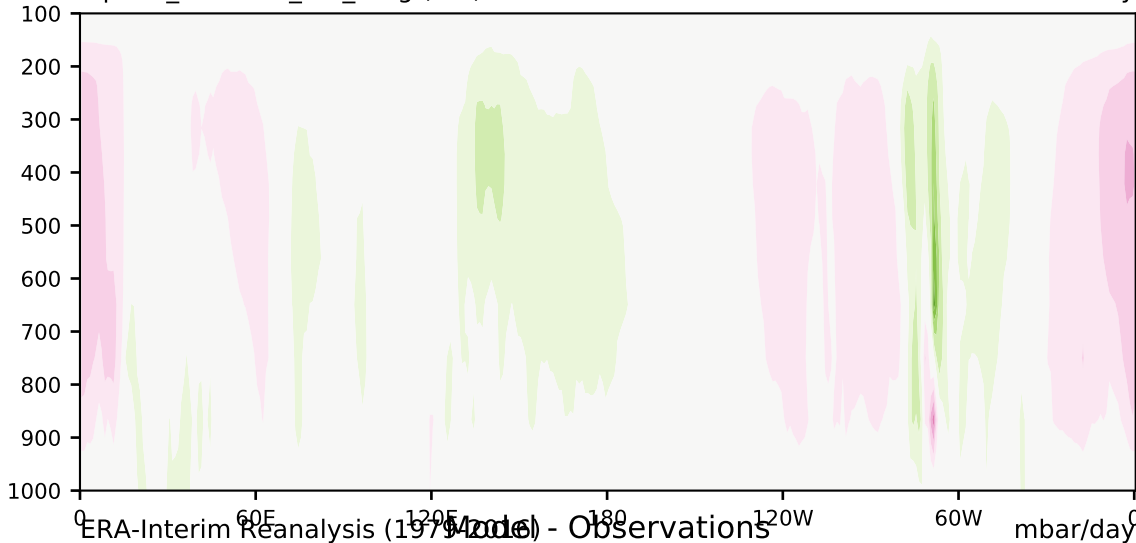

alpha3\_min10nc\_tk1\_berg (2-6)

mbar/day

Max 22.76  
Mean -0.25  
Min -28.30

35.0  
30.0  
25.0  
20.0  
15.0  
10.0  
5.0  
-5.0  
-10.0  
-15.0  
-20.0  
-25.0  
-30.0  
-35.0