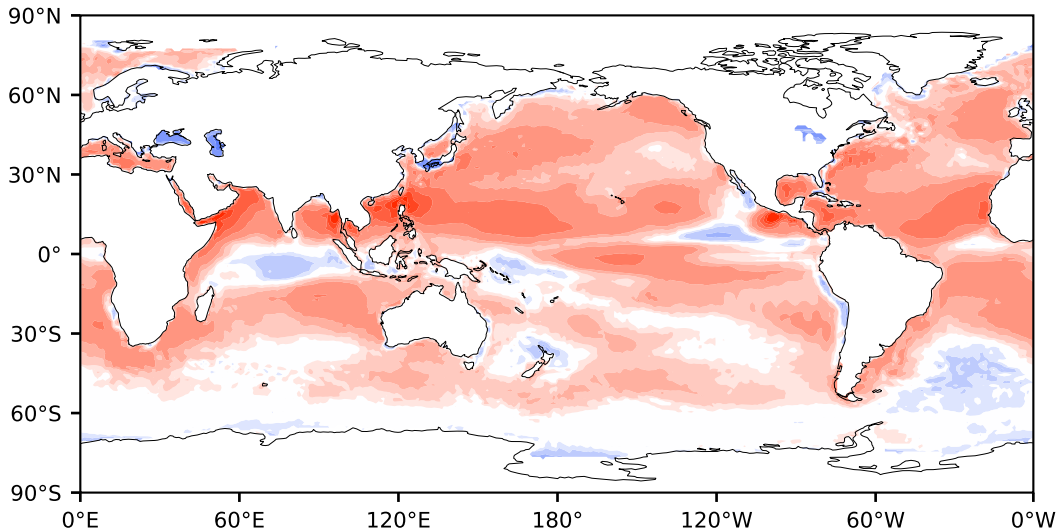

# Model - Observations

Max 213.37  
Mean 21.37  
Min -133.19

RMSE 33.21  
CORR 0.93