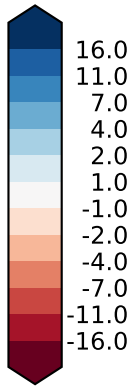

alpha3\_min10nc\_tk1\_berg (2-6)

mm/day

Max 18.70  
Mean -0.02  
Min -7.30

PRECT(GPCP) minus QFLM (Observations) mm/day