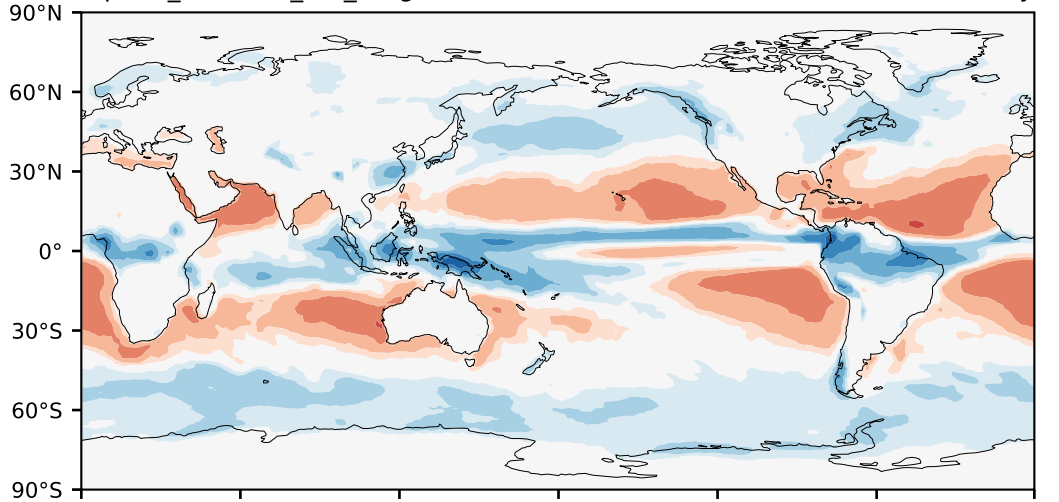

alpha3\_min10nc\_tk1\_berg (2-6)

mm/day

Max 18.70  
Mean -0.02  
Min -7.30

PRECT(GPCP) minus QFLM (Observations) mm/day