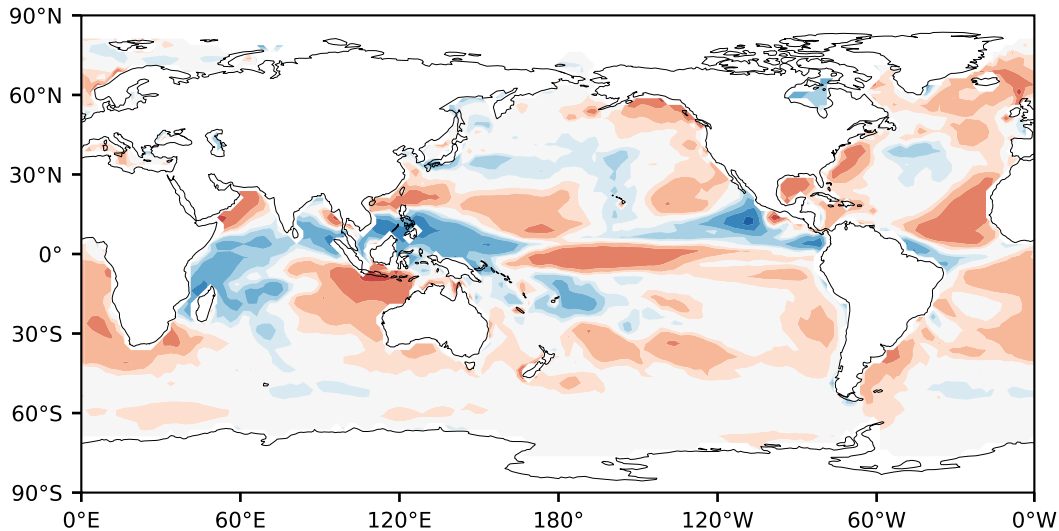

Model - Observations

Max 7.64
Mean -0.25
Min -6.32

RMSE 1.39
CORR 0.90