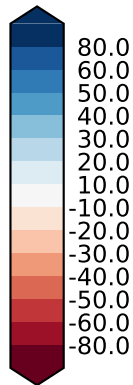

Model - Observations

Max 47.38
Mean -38.35
Min -170.76

RMSE 44.37
CORR 0.70