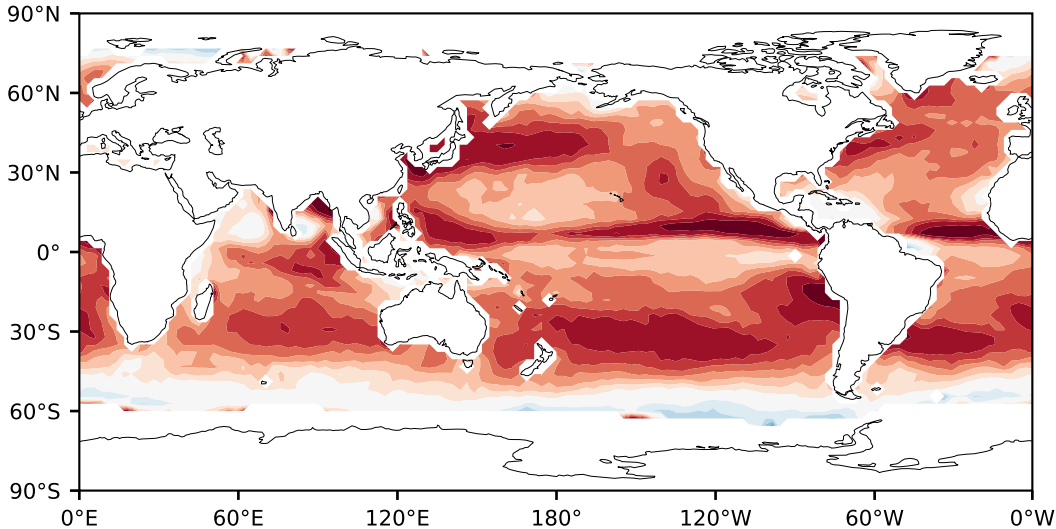

Model - Observations

Max 47.38
Mean -38.35
Min -170.76

RMSE 44.37
CORR 0.70