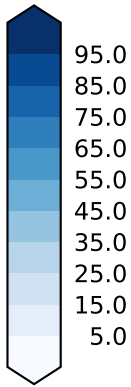

alpha3\_min10nc\_tk1\_berg (2-6)

%

Max 75.37  
Mean 24.25  
Min 0.00

95.0  
85.0  
75.0  
65.0  
55.0  
45.0  
35.0  
25.0  
15.0  
5.0

MODIS Simulator (None) Model - Observations