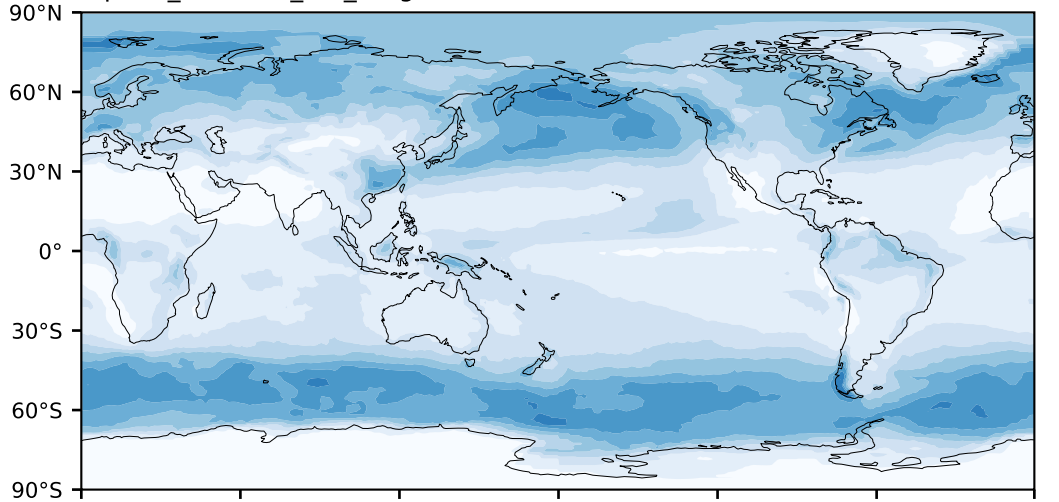

alpha3\_min10nc\_tk1\_berg (2-6)

%

Max 75.37  
Mean 24.25  
Min 0.00

95.0  
85.0  
75.0  
65.0  
55.0  
45.0  
35.0  
25.0  
15.0  
5.0

MODIS Simulator (None) Model - Observations