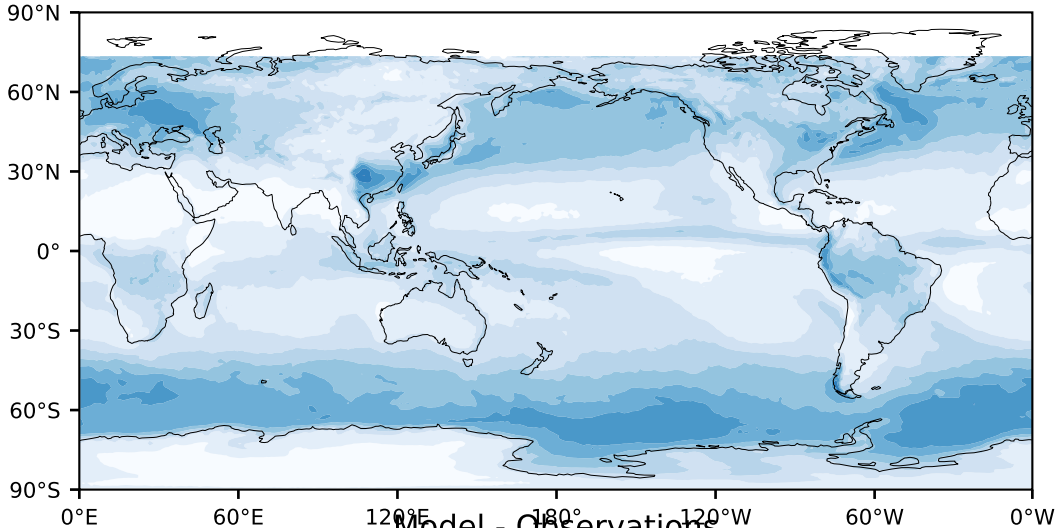

MODIS Simulator (None)

%

Max 75.63
Mean 23.93
Min 0.00

Model - Observations