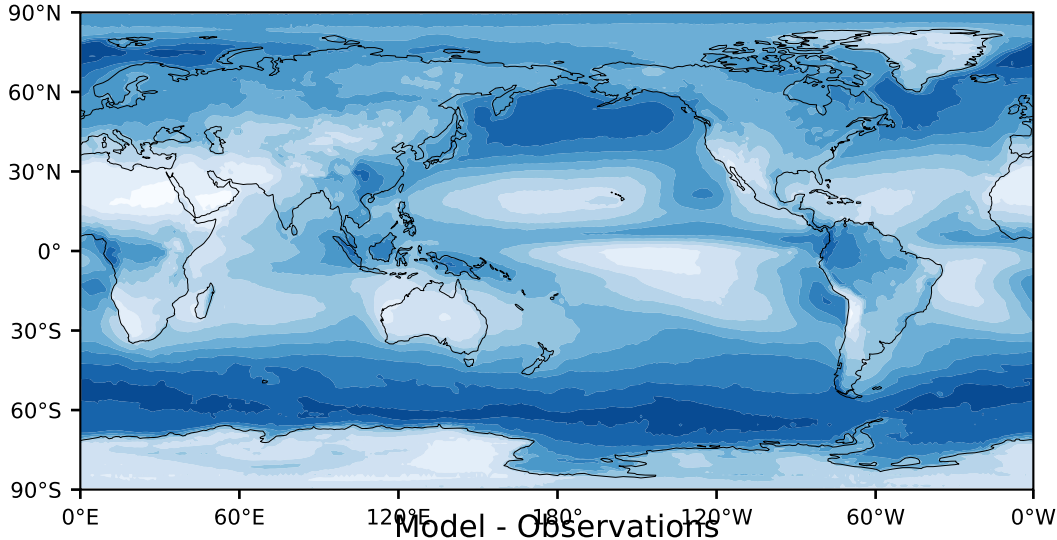

MODIS Simulator (None)

%

Max 90.88  
Mean 48.13  
Min 2.20

Model - Observations