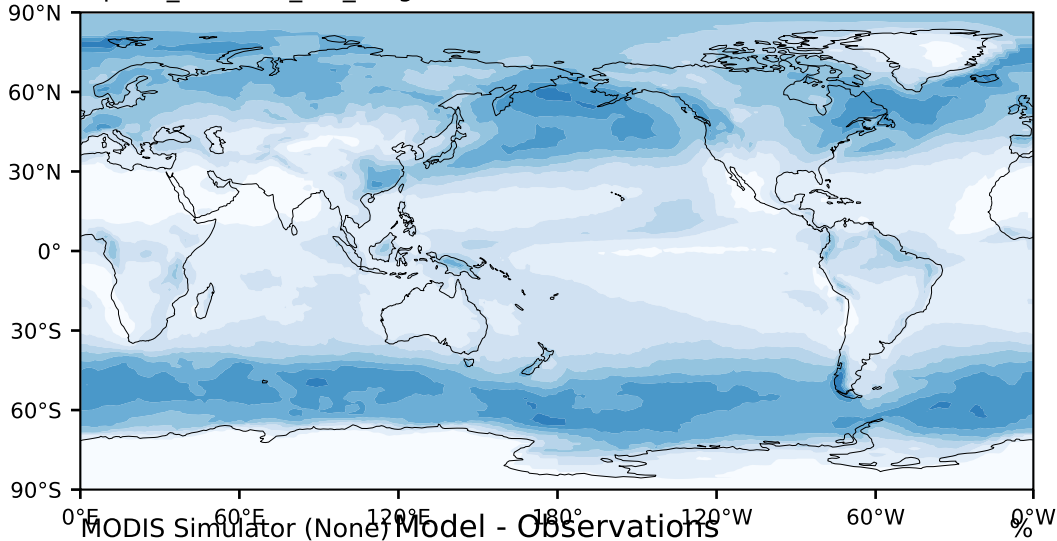

alpha3_min10nc_tk1_berg (2-6)

%

Max 75.37
Mean 24.25
Min 0.00

95.0
85.0
75.0
65.0
55.0
45.0
35.0
25.0
15.0
5.0