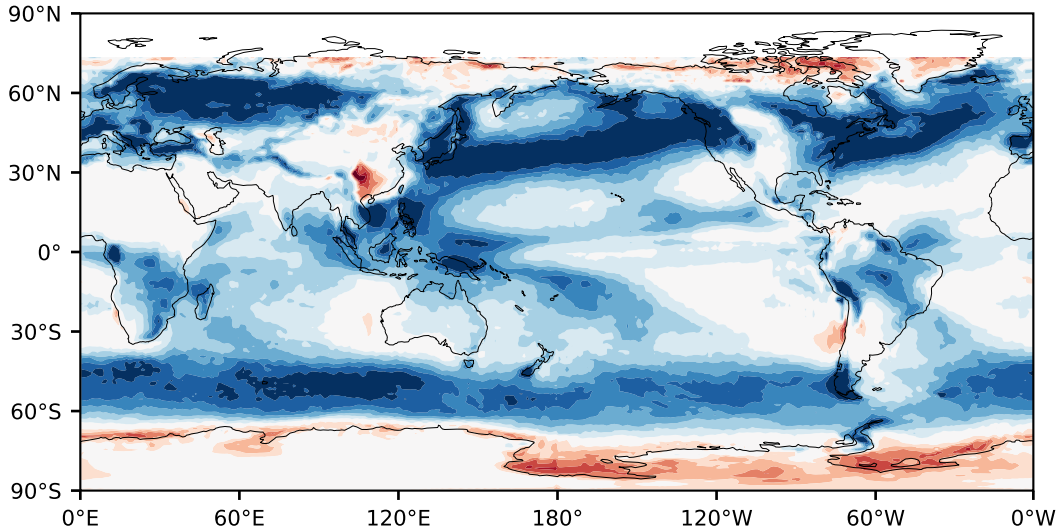

Model - Observations

Max 72.90
Mean 12.65
Min -43.31

RMSE 17.15
CORR 0.79