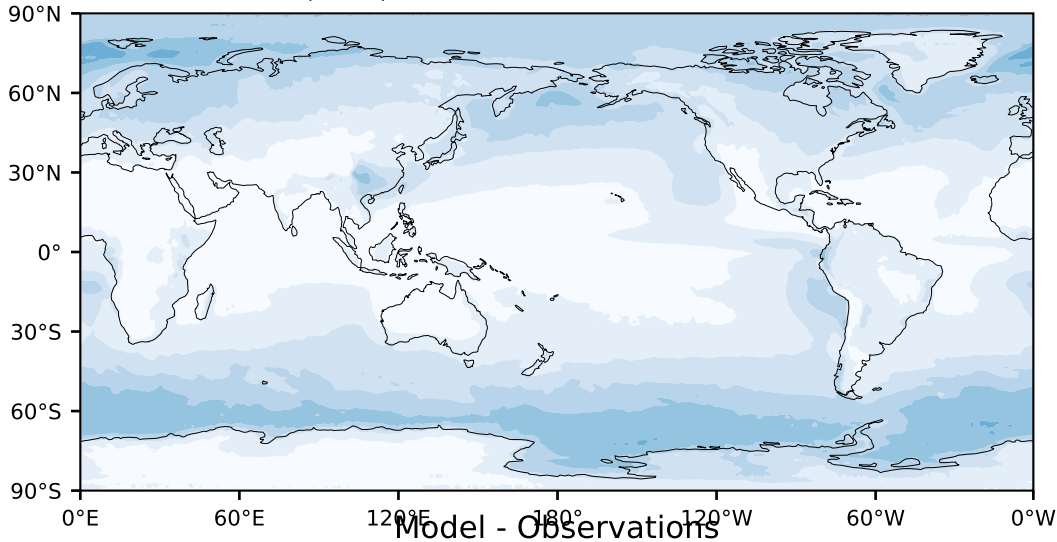

MODIS Simulator (None)

%

Max 55.45  
Mean 12.93  
Min 0.04

Model - Observations