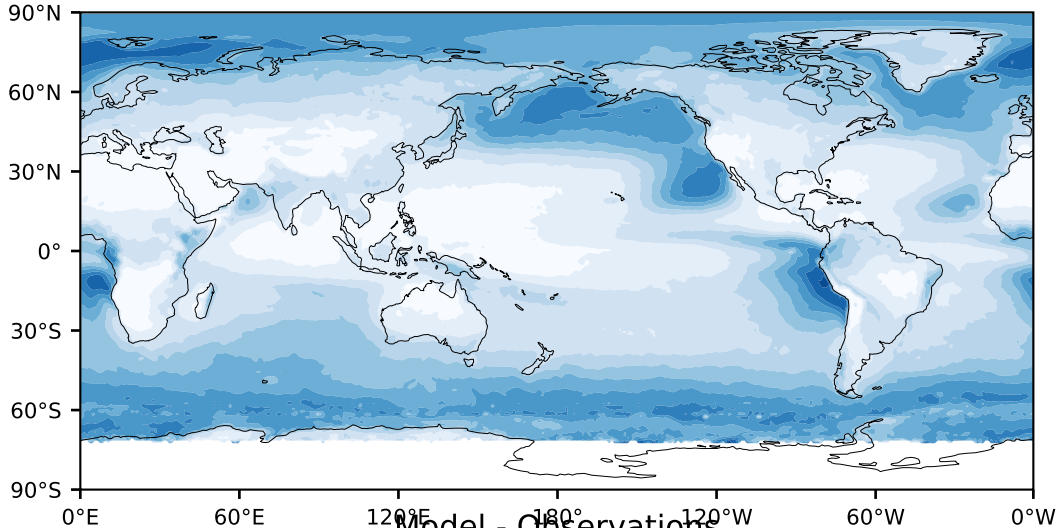

MODIS Simulator (None)

%

Max 100.00  
Mean 26.54  
Min 0.00

Model - Observations

95.0  
85.0  
75.0  
65.0  
55.0  
45.0  
35.0  
25.0  
15.0  
5.0