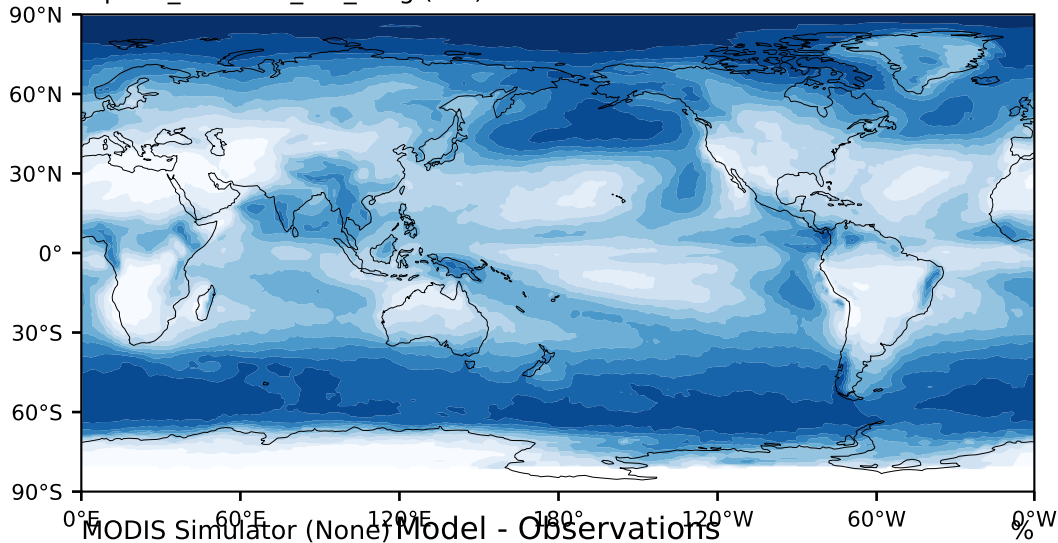

alpha3_min10nc_tk1_berg (2-6)

%

Max 98.29
Mean 46.29
Min 0.00

95.0
85.0
75.0
65.0
55.0
45.0
35.0
25.0
15.0
5.0