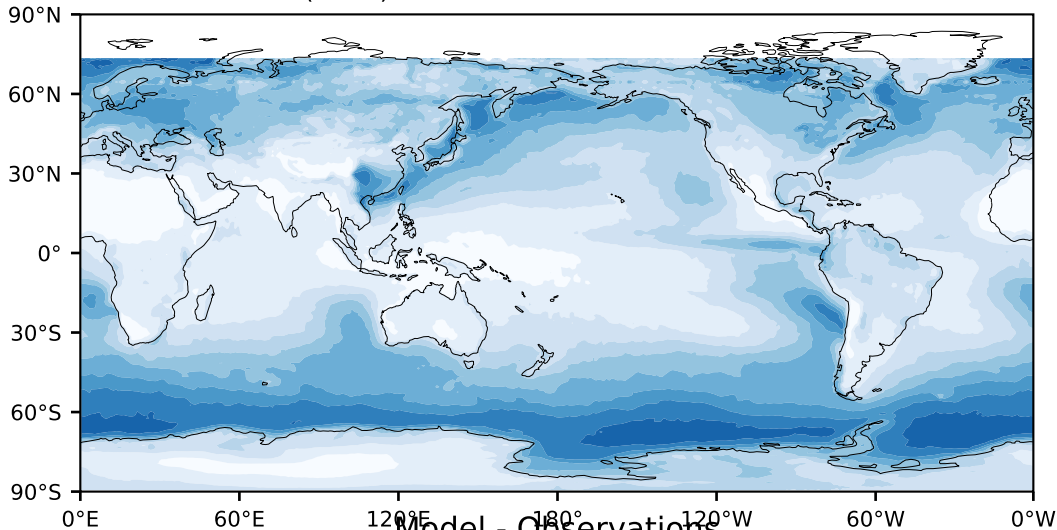

MODIS Simulator (None)

%

Max 90.05  
Mean 28.03  
Min 0.05

Model - Observations