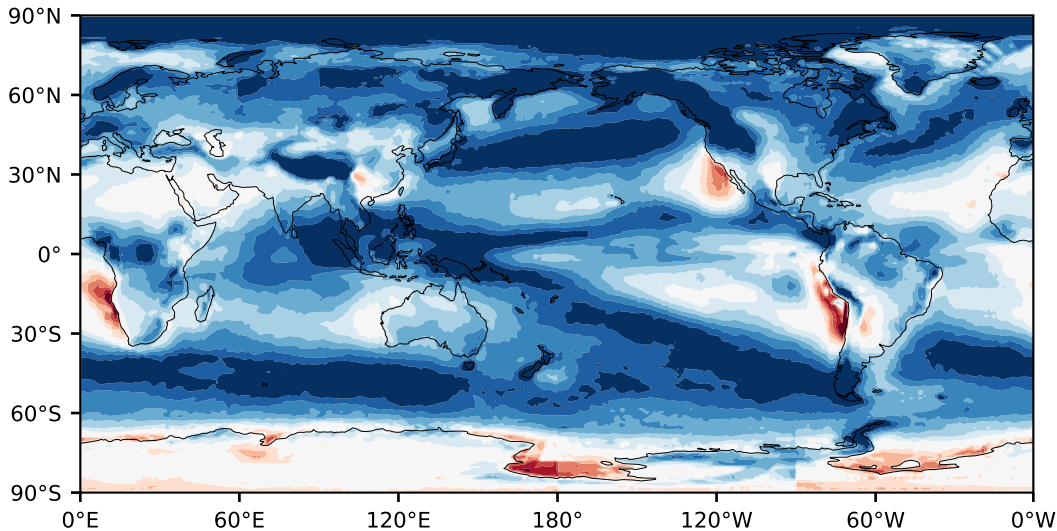

Model - Observations

Max 66.08
Mean 19.07
Min -62.55

RMSE 22.35
CORR 0.85