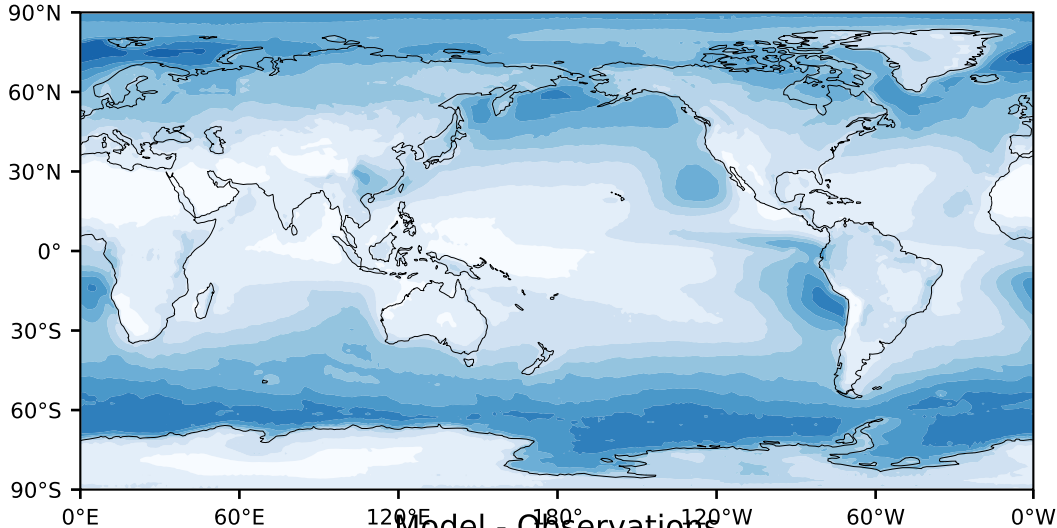

MODIS Simulator (None)

%

Max 83.17
Mean 27.17
Min 0.21

Model - Observations