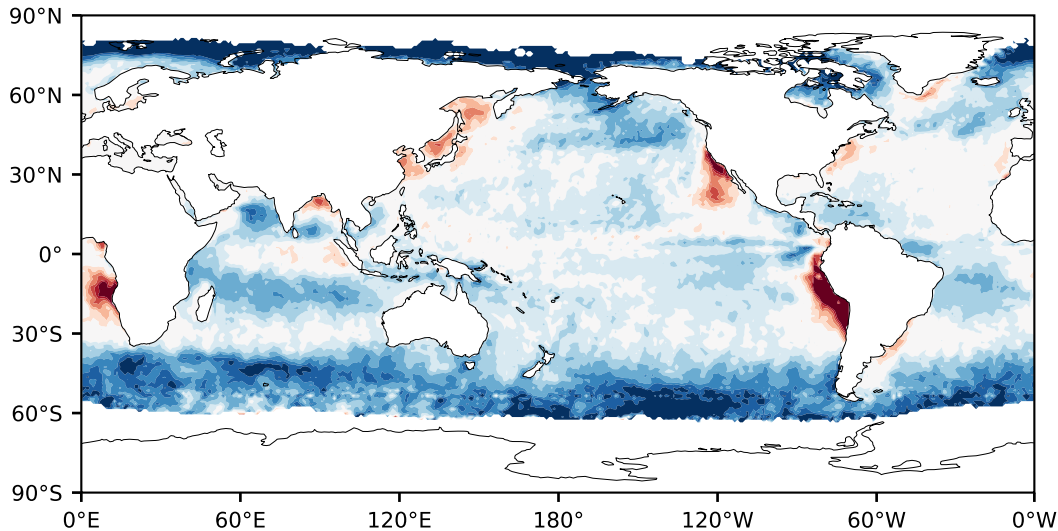

Model - Observations

Max 68.41
Mean 8.54
Min -83.38

RMSE 14.03
CORR 0.74