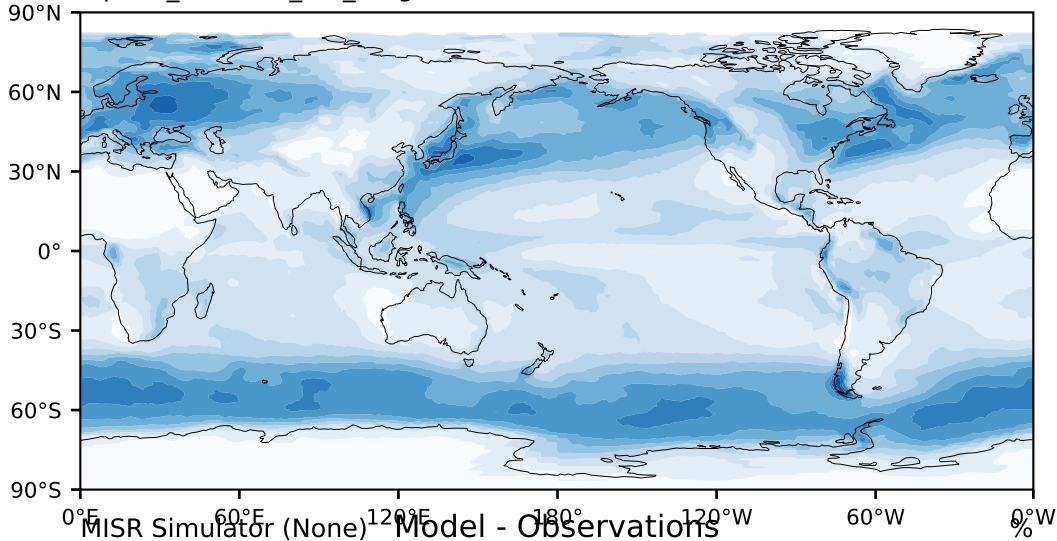

alpha3_min10nc_tk1_berg (2-6)

%

Max 89.67
Mean 27.53
Min 0.00

95.0
85.0
75.0
65.0
55.0
45.0
35.0
25.0
15.0
5.0