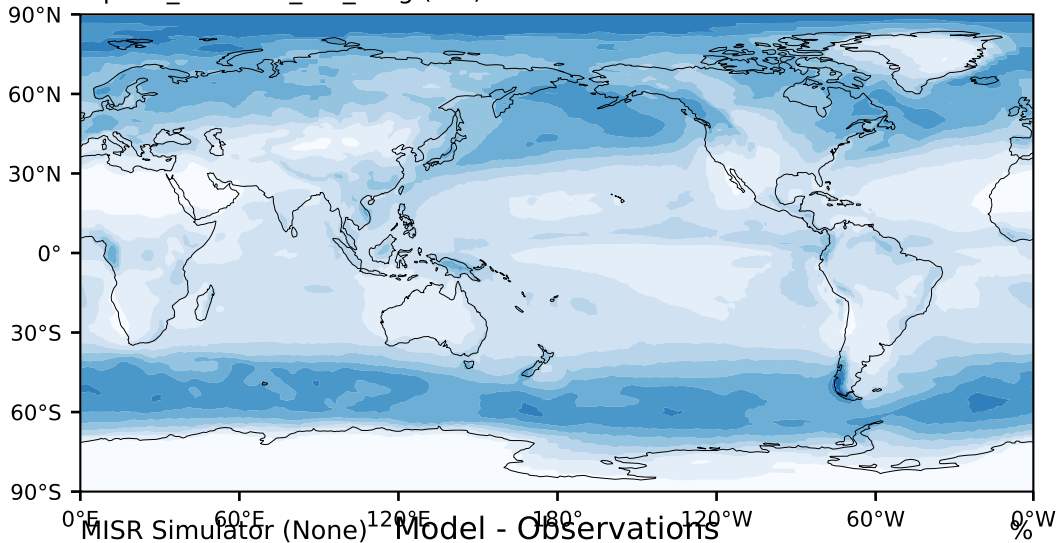

alpha3_min10nc_tk1_berg (2-6)

%

Max 80.08
Mean 27.03
Min 0.00

95.0
85.0
75.0
65.0
55.0
45.0
35.0
25.0
15.0
5.0