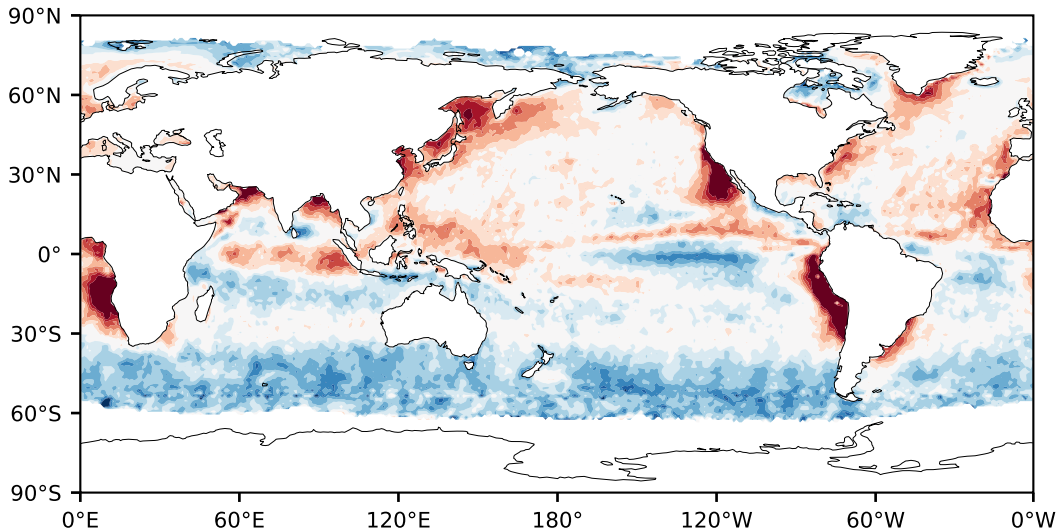

Model - Observations

Max 54.76
Mean 0.60
Min -95.43

RMSE 12.15
CORR 0.83