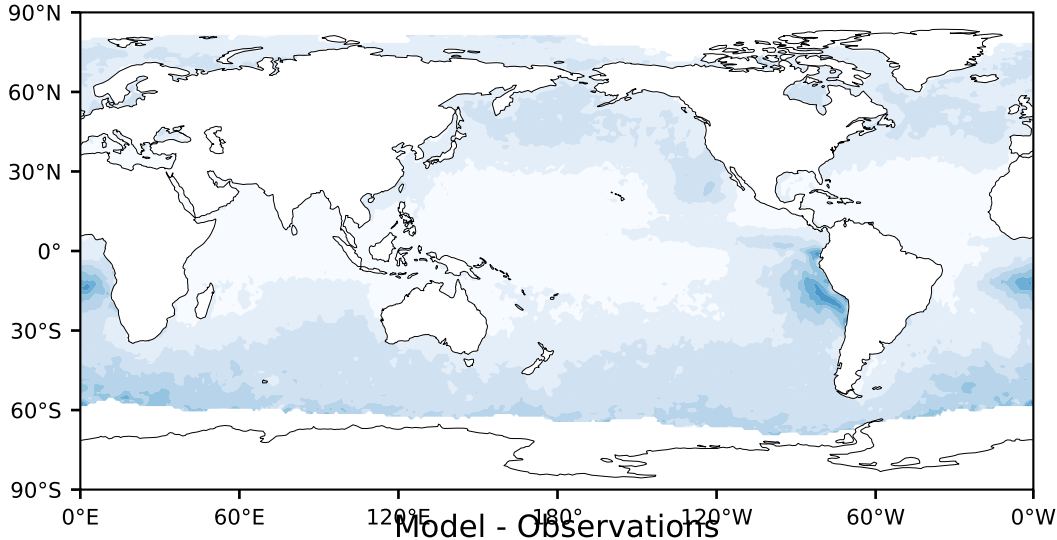

MISR Simulator (None)

%

Max 65.33  
Mean 11.07  
Min 0.00

95.0  
85.0  
75.0  
65.0  
55.0  
45.0  
35.0  
25.0  
15.0  
5.0