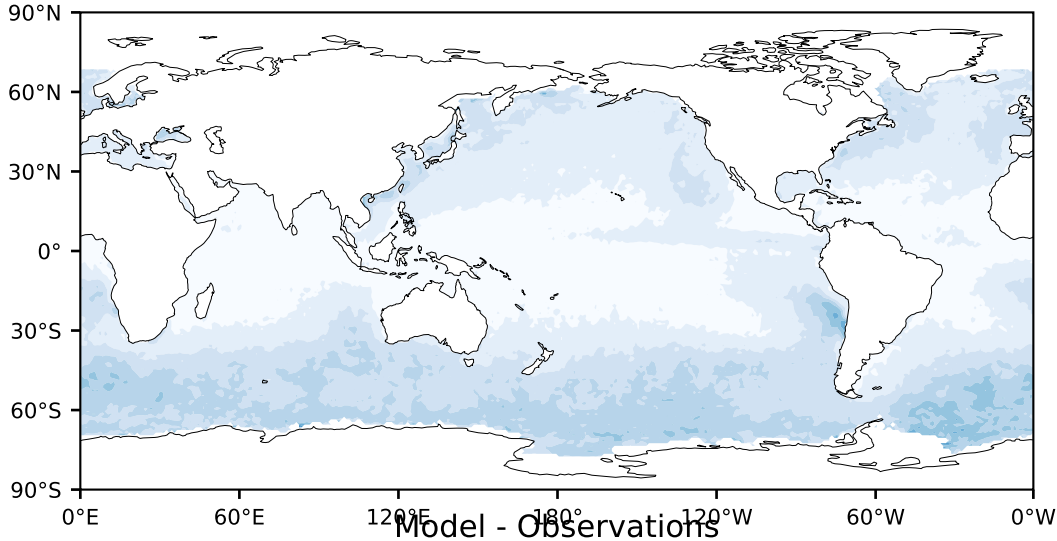

MISR Simulator (None)

%

Max 78.48
Mean 11.41
Min 0.00

95.0
85.0
75.0
65.0
55.0
45.0
35.0
25.0
15.0
5.0