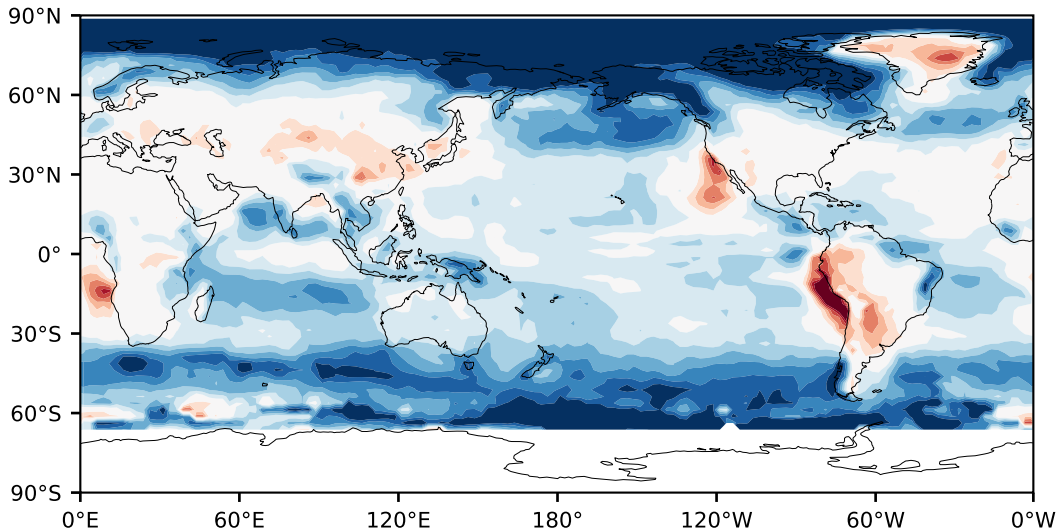

# Model - Observations

Max 65.37  
Mean 10.07  
Min -49.24

RMSE 15.54  
CORR 0.75