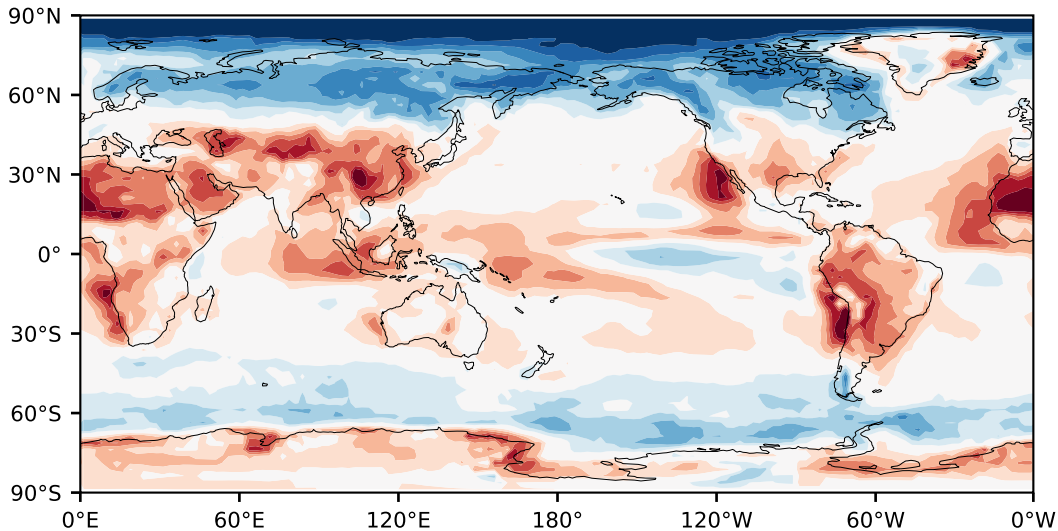

Model - Observations

Max 41.64
Mean -2.80
Min -57.45

RMSE 11.29
CORR 0.88