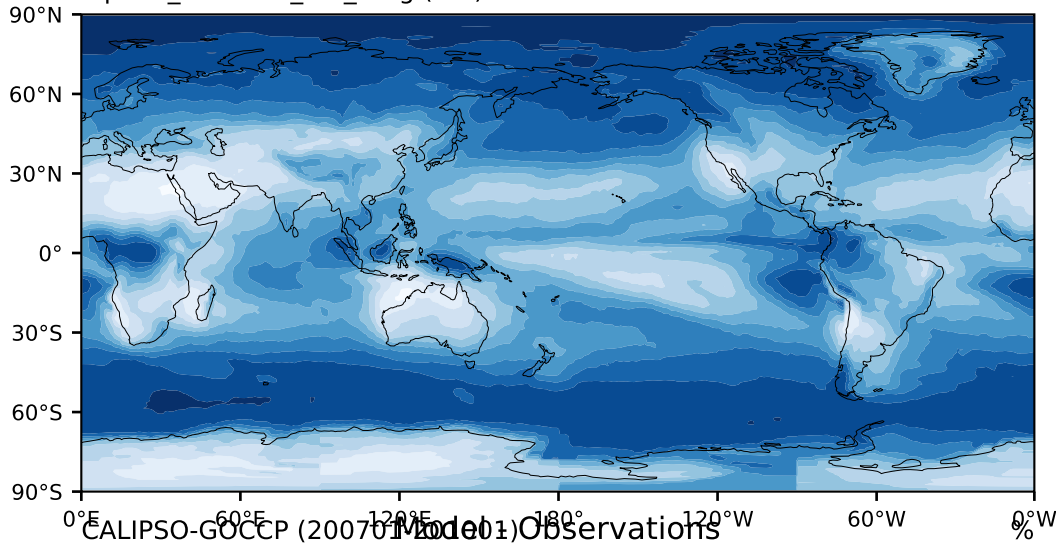

alpha3_min10nc_tk1_berg (2-6)

%

Max 97.88
Mean 58.40
Min 3.72

95.0
85.0
75.0
65.0
55.0
45.0
35.0
25.0
15.0
5.0