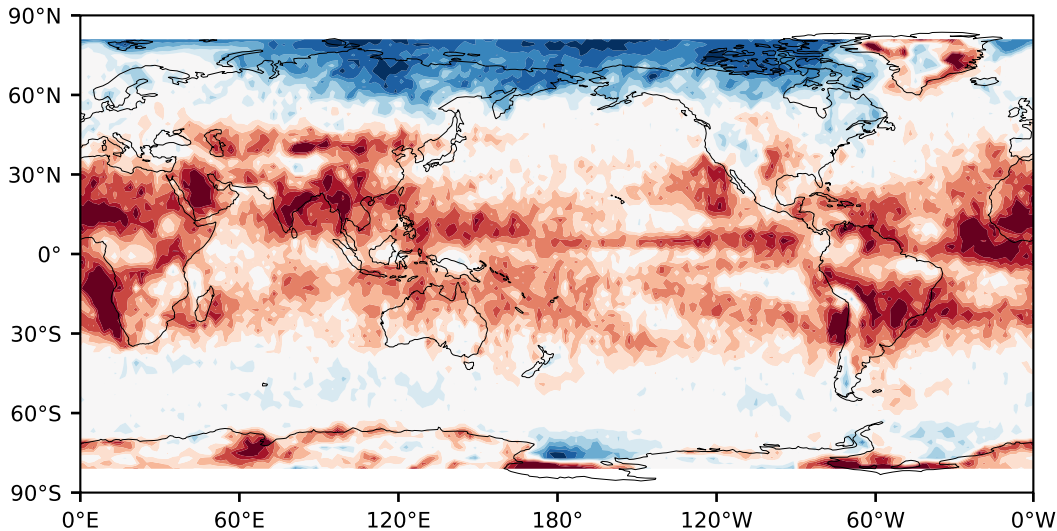

Model - Observations

Max 38.43
Mean -8.22
Min -55.78

RMSE 14.66
CORR 0.84