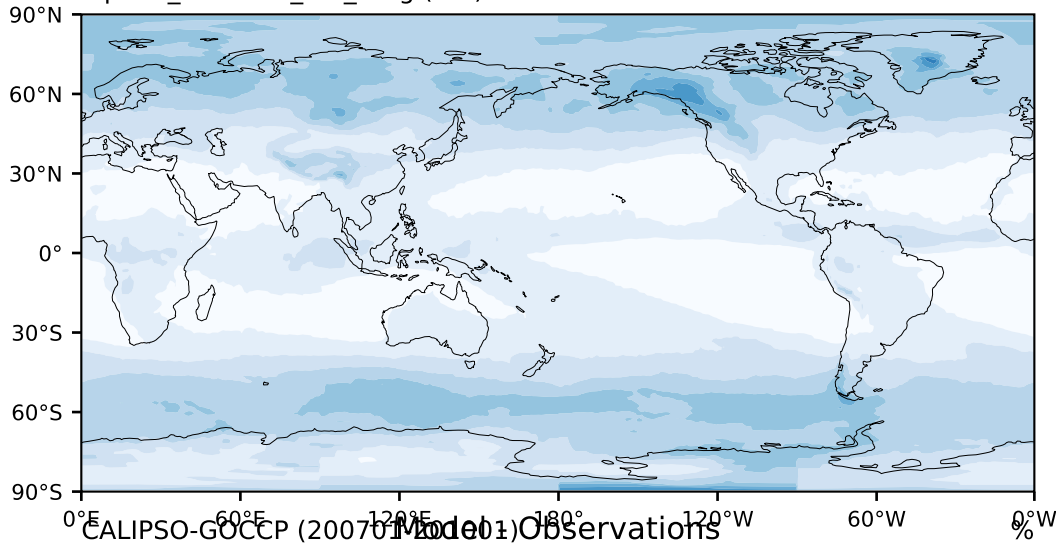

alpha3_min10nc_tk1_berg (2-6)

%

Max 69.38
Mean 14.66
Min 0.00

95.0
85.0
75.0
65.0
55.0
45.0
35.0
25.0
15.0
5.0