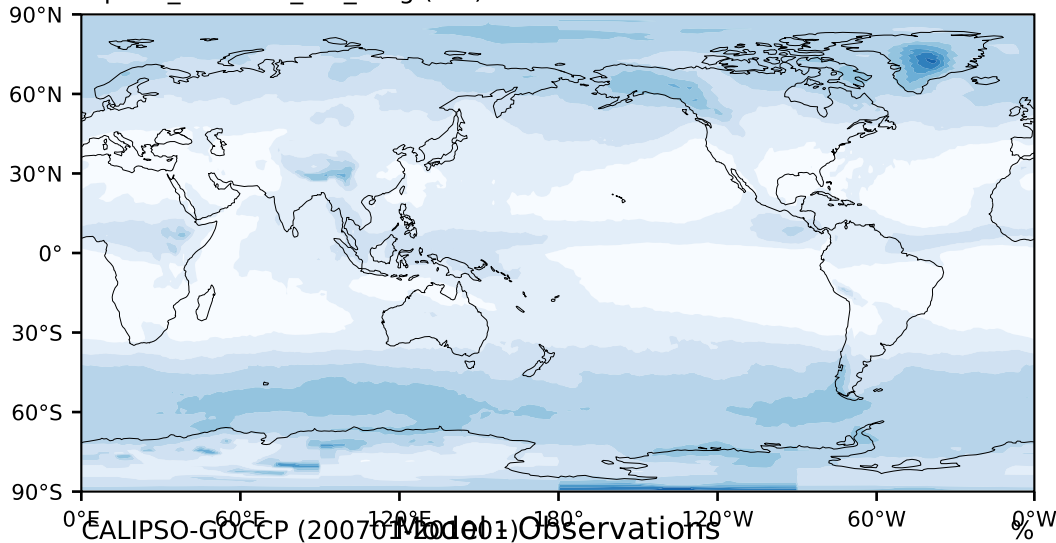

alpha3_min10nc_tk1_berg (2-6)

%

Max 77.64
Mean 13.28
Min 0.00

95.0
85.0
75.0
65.0
55.0
45.0
35.0
25.0
15.0
5.0