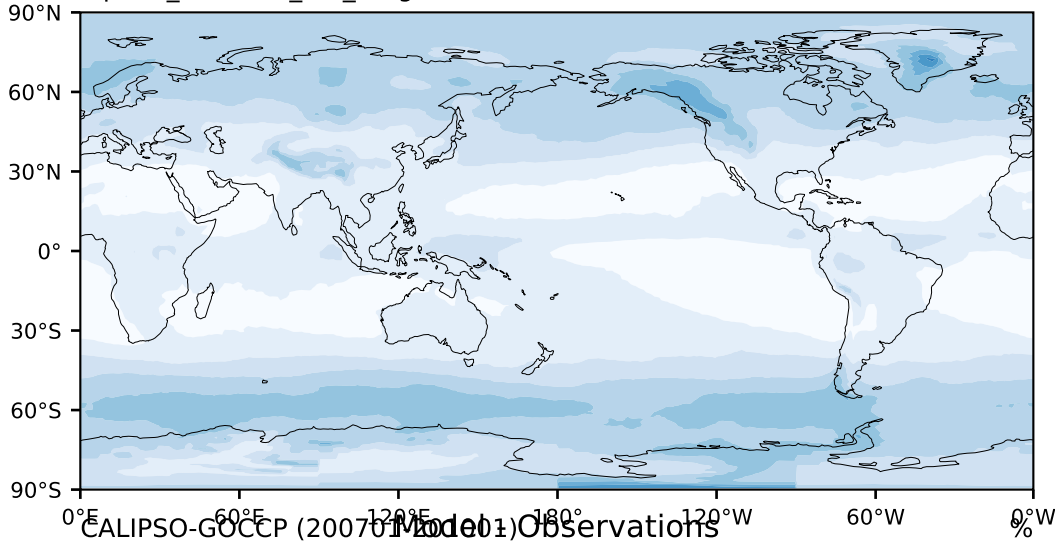

alpha3_min10nc_tk1_berg (2-6)

%

Max 66.57
Mean 14.56
Min 0.02

95.0
85.0
75.0
65.0
55.0
45.0
35.0
25.0
15.0
5.0