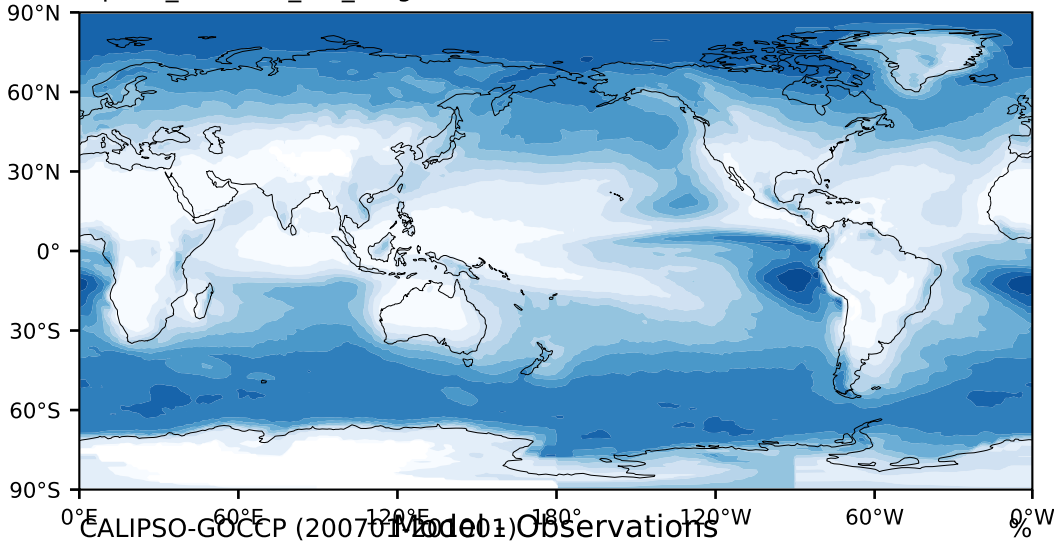

alpha3_min10nc_tk1_berg (2-6)

%

Max 92.35
Mean 35.18
Min 0.00

95.0
85.0
75.0
65.0
55.0
45.0
35.0
25.0
15.0
5.0